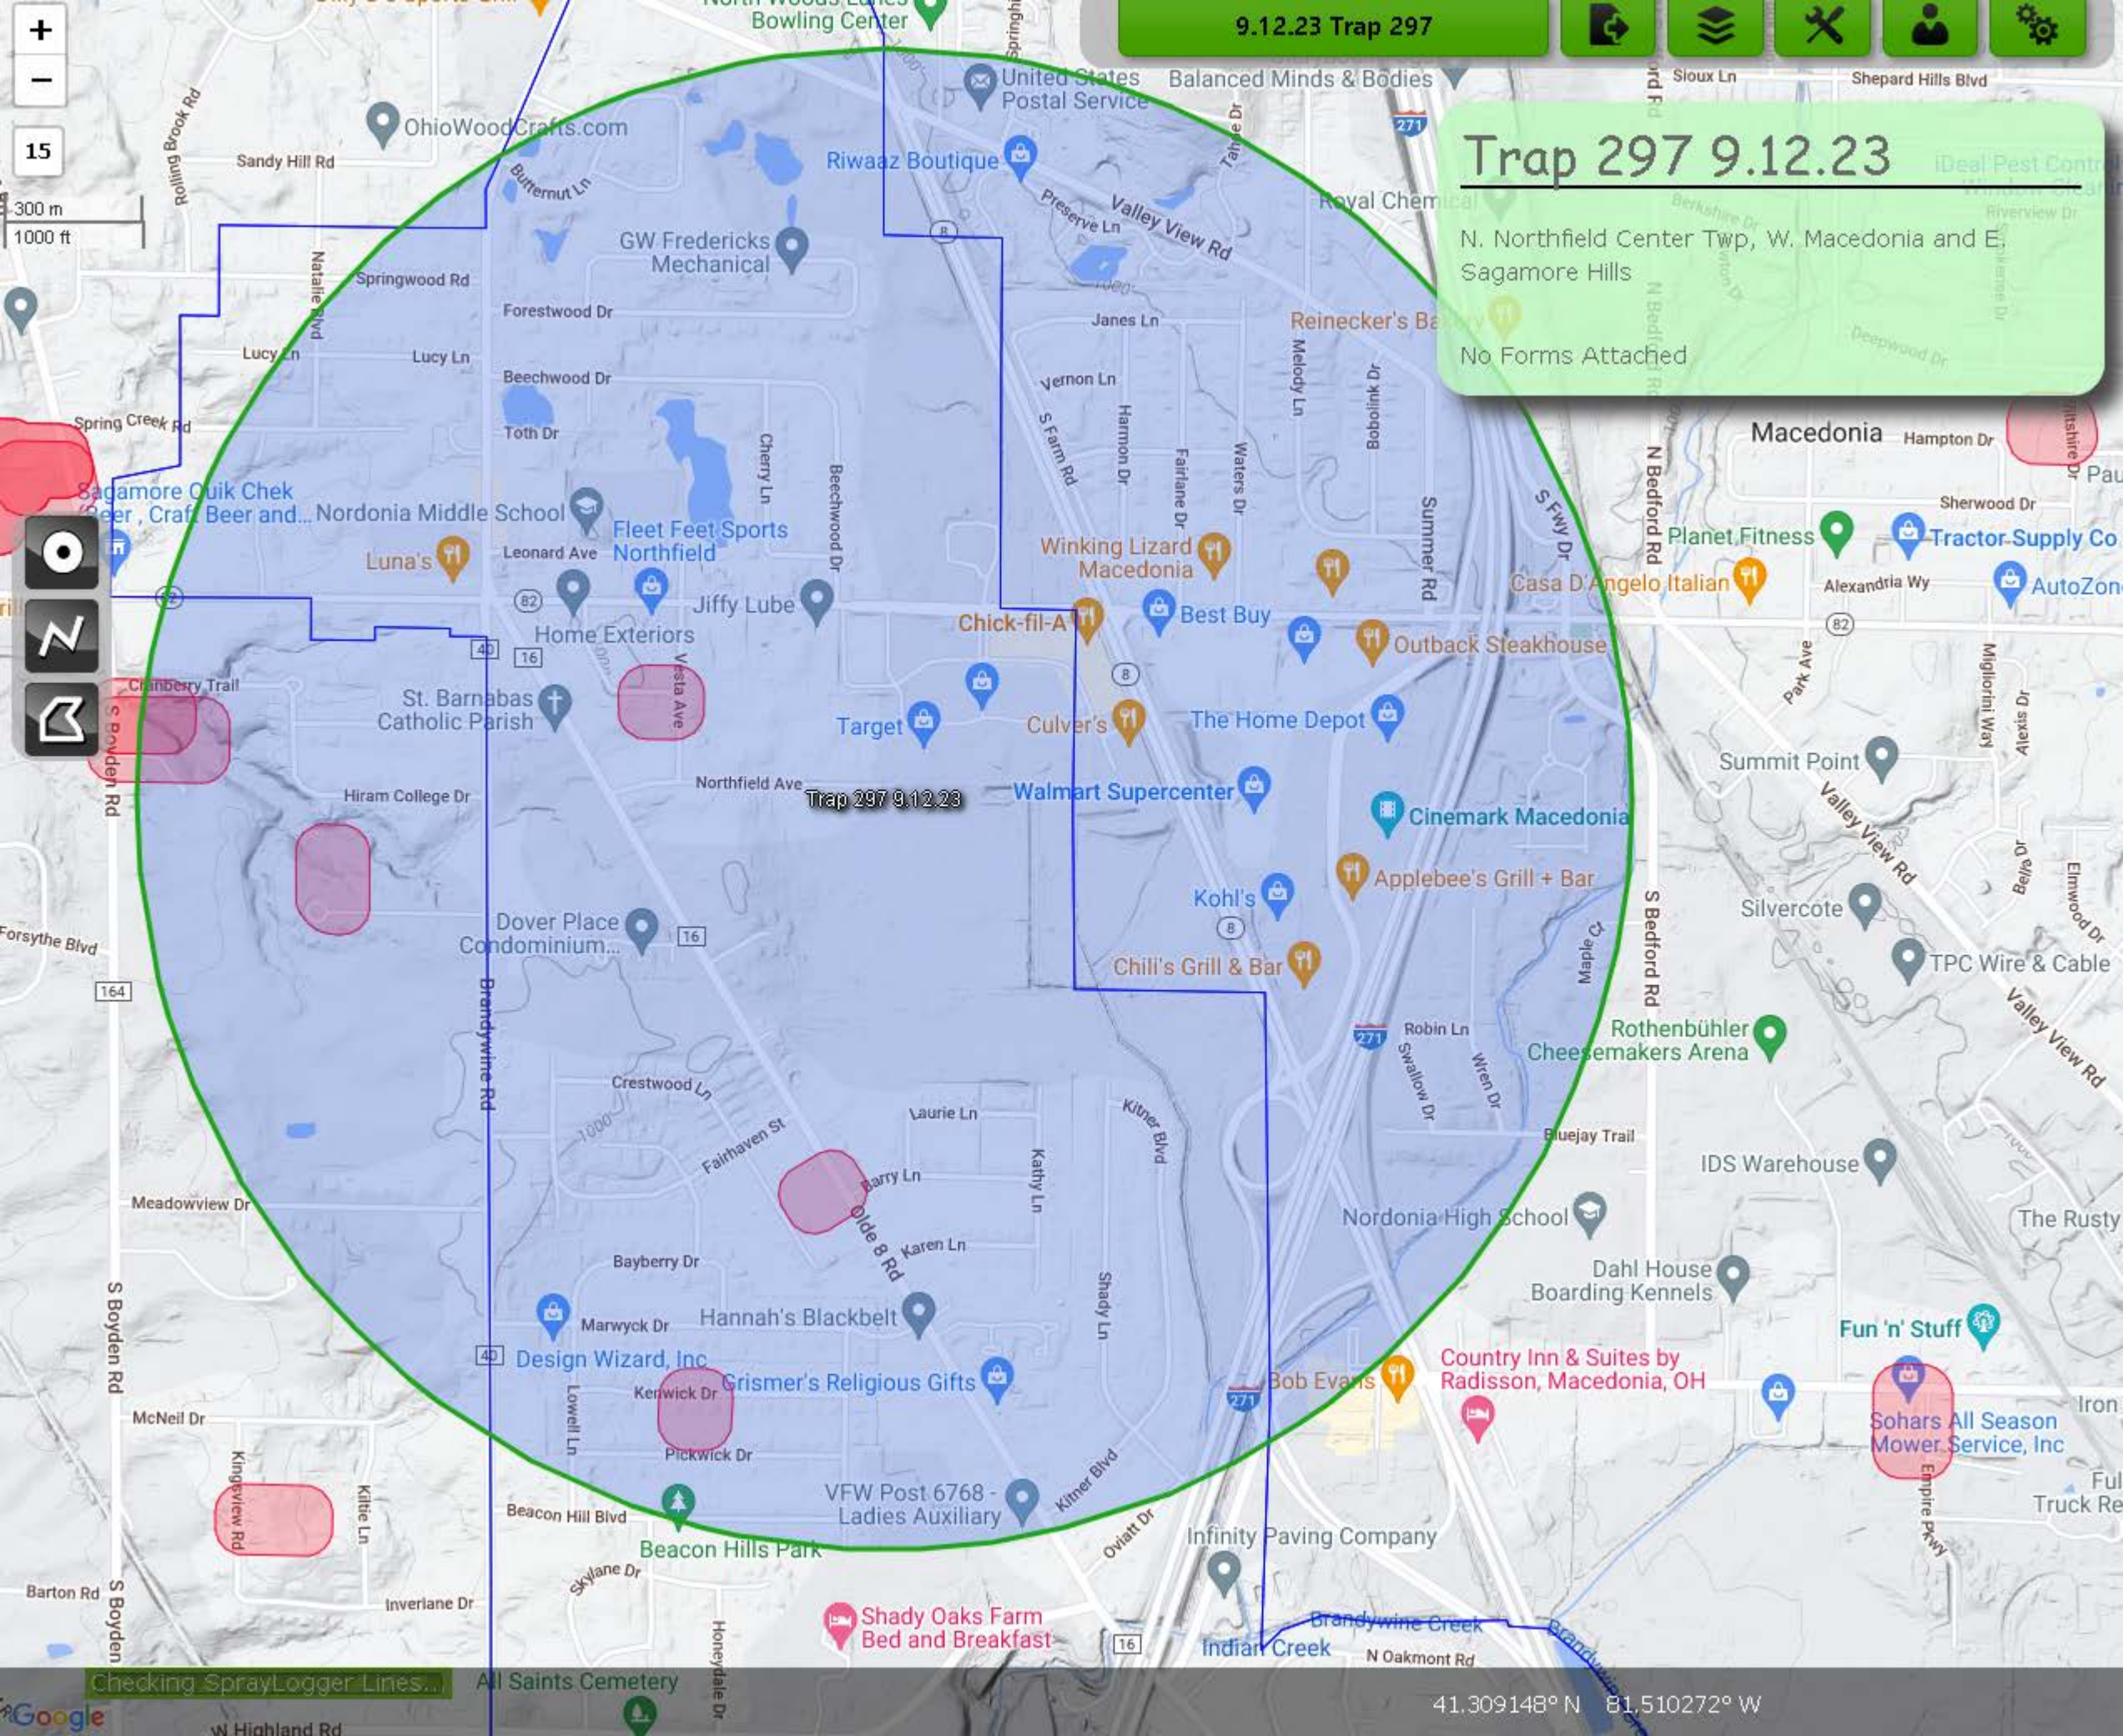

9.12.23 Trap 297

# Trap 297 9.12.23

N. Northfield Center Twp, W. Macedonia and E. Sagamore Hills

No Forms Attached

Trap 297 9.12.23

Checking SprayLogger Lines...

41.309148° N 81.510272° W